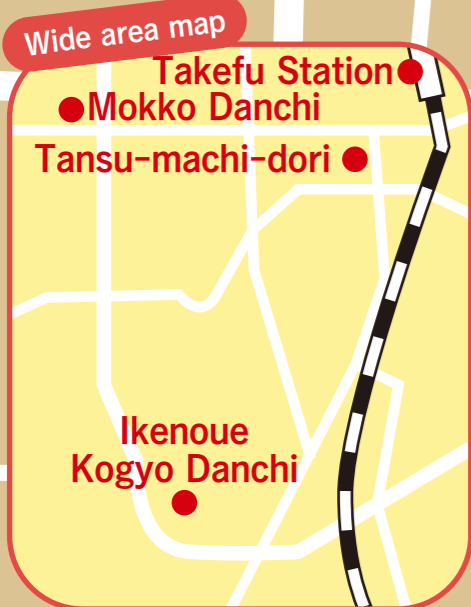

Kura no Tsuji

Wide area map

Workshops open to the public (reservations required)

	Workshop name	Representative	Address	Phone	Hours	Capacity	Notes
①	Echizen Sashimono Kogei Uesaka	Tetsuo Uesaka	1-29 Heiwa-cho, Echizen City	090-1634-5903	Week days	Advance agreement required	Japanese and Western-style furniture, etc.
②	Naito Tansu-ten	Yoshio Naito	3-41 Hon-machi, Echizen City	0778-22-0859			Solid wood tables, interior furniture, etc.
③	Nunoya Tansu-ten	Shuichi Nunoya	5-13 Moto-machi, Echizen City	0778-22-1546			All-paulownia and Echizen antique chests, etc.
④	Enchante Tanaka	Shozo Tanaka	22 Shin-cho, Echizen City	0778-22-2850			Handmade furniture, Takefu paulownia chests, etc.
⑤	Misaki Tansu-ten	Kazuyuki Misaki	5-10 Moto-machi, Echizen City	0778-22-0568			Exotic imported woodworking, Japanese-style furniture, etc.
⑥	PEaPA Matsui	Kenji Matsui	6-14 Moto-machi, Echizen City	0778-22-0667			
⑦	Karaki Kogei Work of Mihara	Shigekazu Mihara	1-23 Shinmei-cho, Echizen City	0778-22-4602			
⑧	Koyanagi Tansu-ten	Norikazu Koyanagi	10-7 Takefuyanagi-cho, Echizen City	0778-22-1854			

Note: Please be aware that visits may be refused depending on circumstances; visitors are asked to **always make reservations in advance.**

Koyanagi Tansu-ten ⑧

Echizen Chest Production Area MAP

越前箆寄